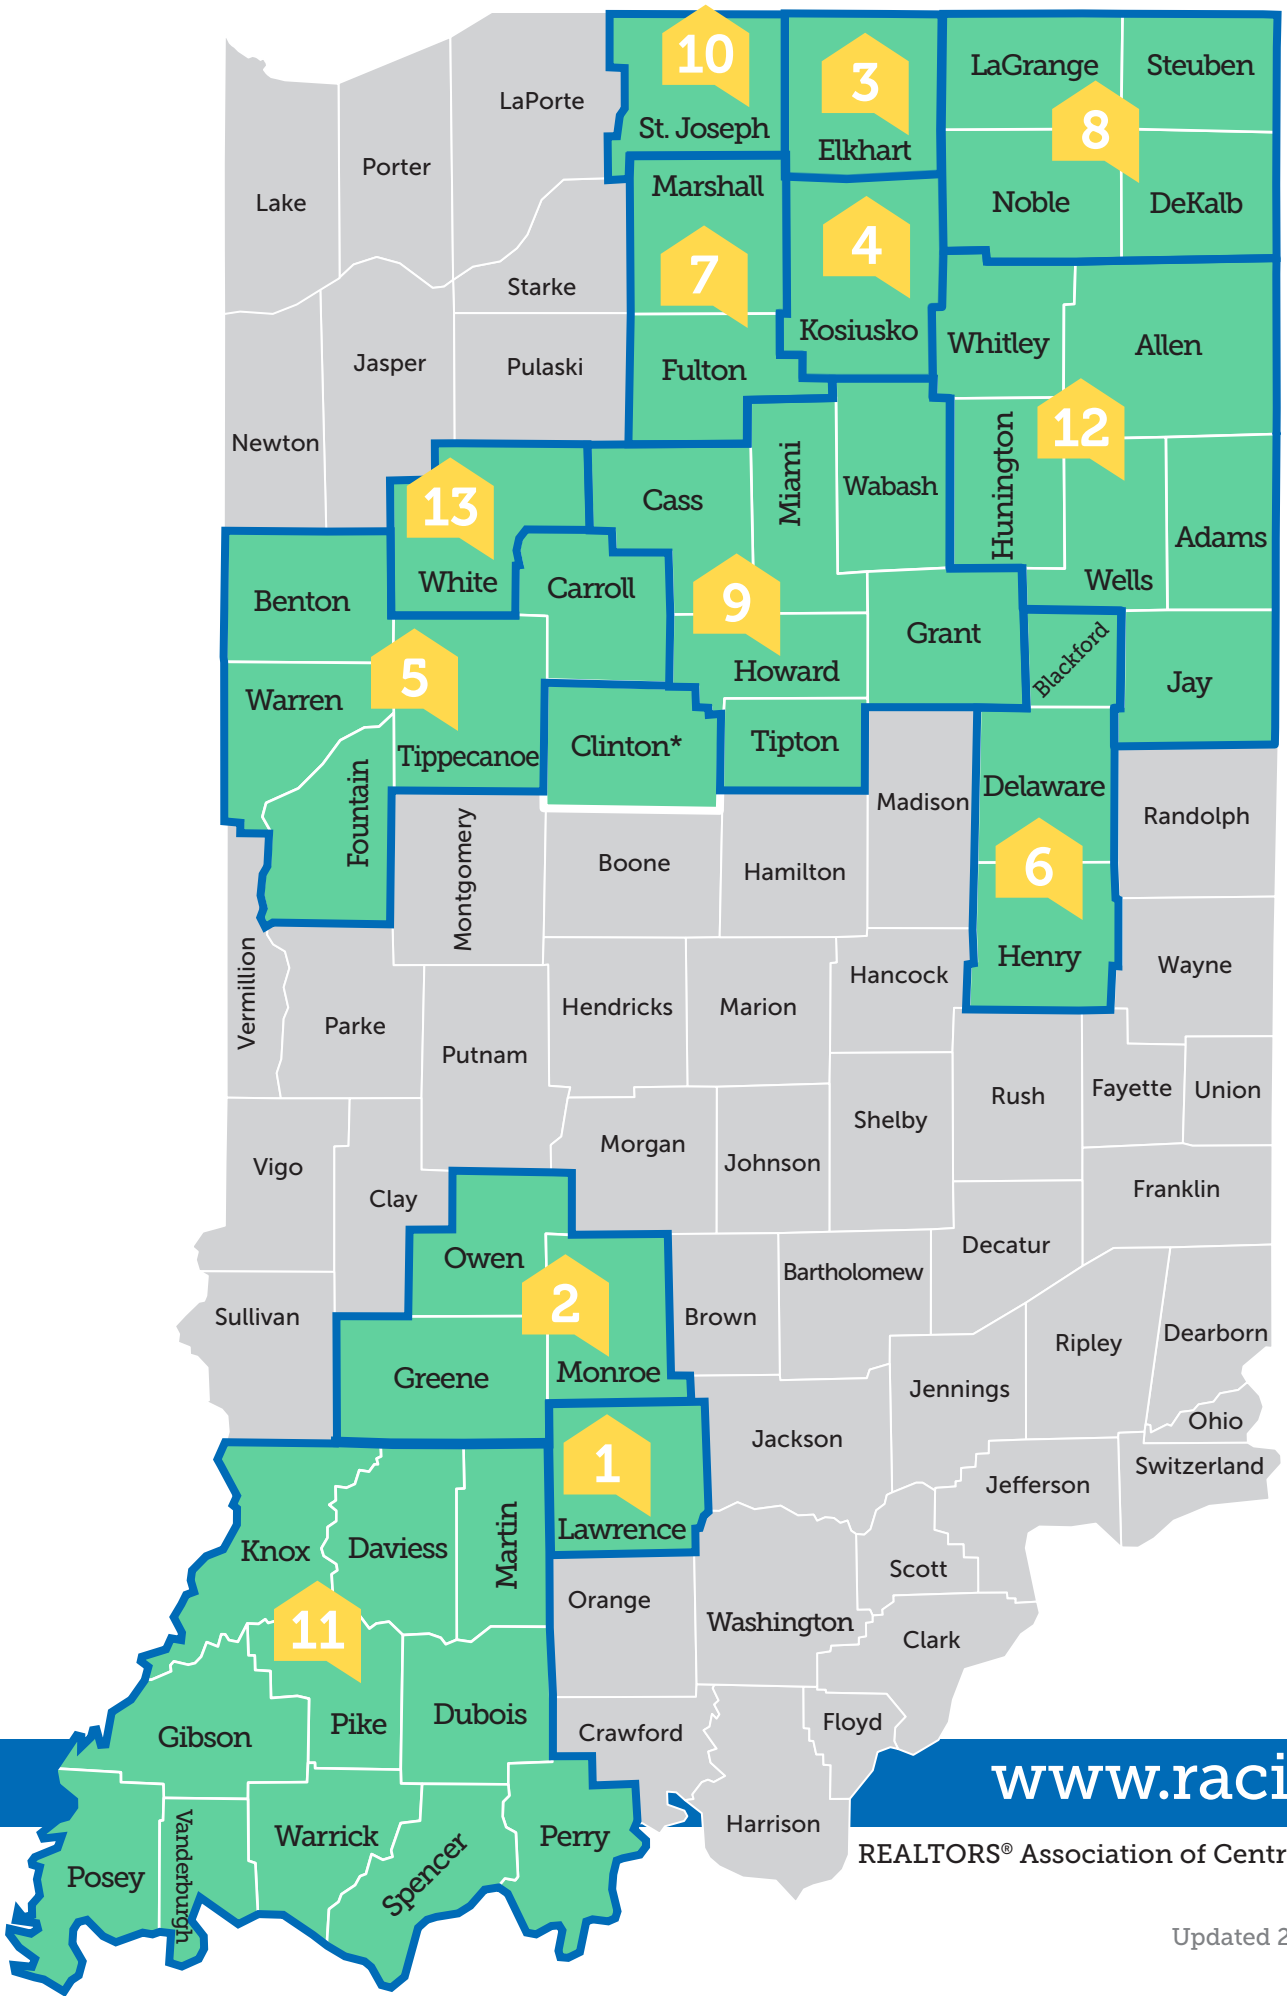

REALTORS® Association of Central Indiana

irmles county map

As part of the Indiana Regional Multiple Listing Service (IRMLS), REALTORS® Association of Central Indiana (RACI) members have access to a 46 county multiple listing service, serving approximately 5,500 real estate professionals in over 1,500 offices throughout Indiana.

IRMLS data is provided to REALTOR.com® and our public site for listing information REIndiana.com.

- 1 Bedford Board of REALTORS®
Lawrence
- 2 Bloomington Board of REALTORS®
Greene, Monroe, Owen
- 3 Elkhart County Board of REALTORS®
Elkhart
- 4 Kosciusko Board of REALTORS®
Kosciusko
- 5 Lafayette Regional Board of REALTORS®
Benton, Carroll, Fountain, Tippecanoe, Warren
- 6 Mid-Eastern Indiana Association of REALTORS®
Blackford, Delaware, Henry
- 7 North Central Indiana Association of REALTORS®
Fulton, Marshall
- 8 Northeastern Indiana Association of REALTORS®
DeKalb, LaGrange, Noble, Steuben
- 9 REALTORS® Association of Central Indiana
Cass, Grant, Howard, Miami, Tipton, Wabash
- 10 Greater South Bend Mishawaka Association Of REALTORS®
St. Joseph
- 11 Southwest Indiana Association of REALTORS®
Daviess, Dubois, Gibson, Knox, Martin, Perry, Pike, Posey, Spencer, Vanderburgh, Warrick
- 12 Upstate Alliance of REALTORS®
Adams, Allen, Huntington, Jay, Wells, Whitley
- 13 White County Association of REALTORS®
White

*Non-associated county Clinton

www.raci.org

13
ASSOCIATIONS
46
COUNTIES

RACI

REALTORS® Association
of Central Indiana

Updated 2/16/2023

www.raci.org

REALTORS® Association of Central Indiana