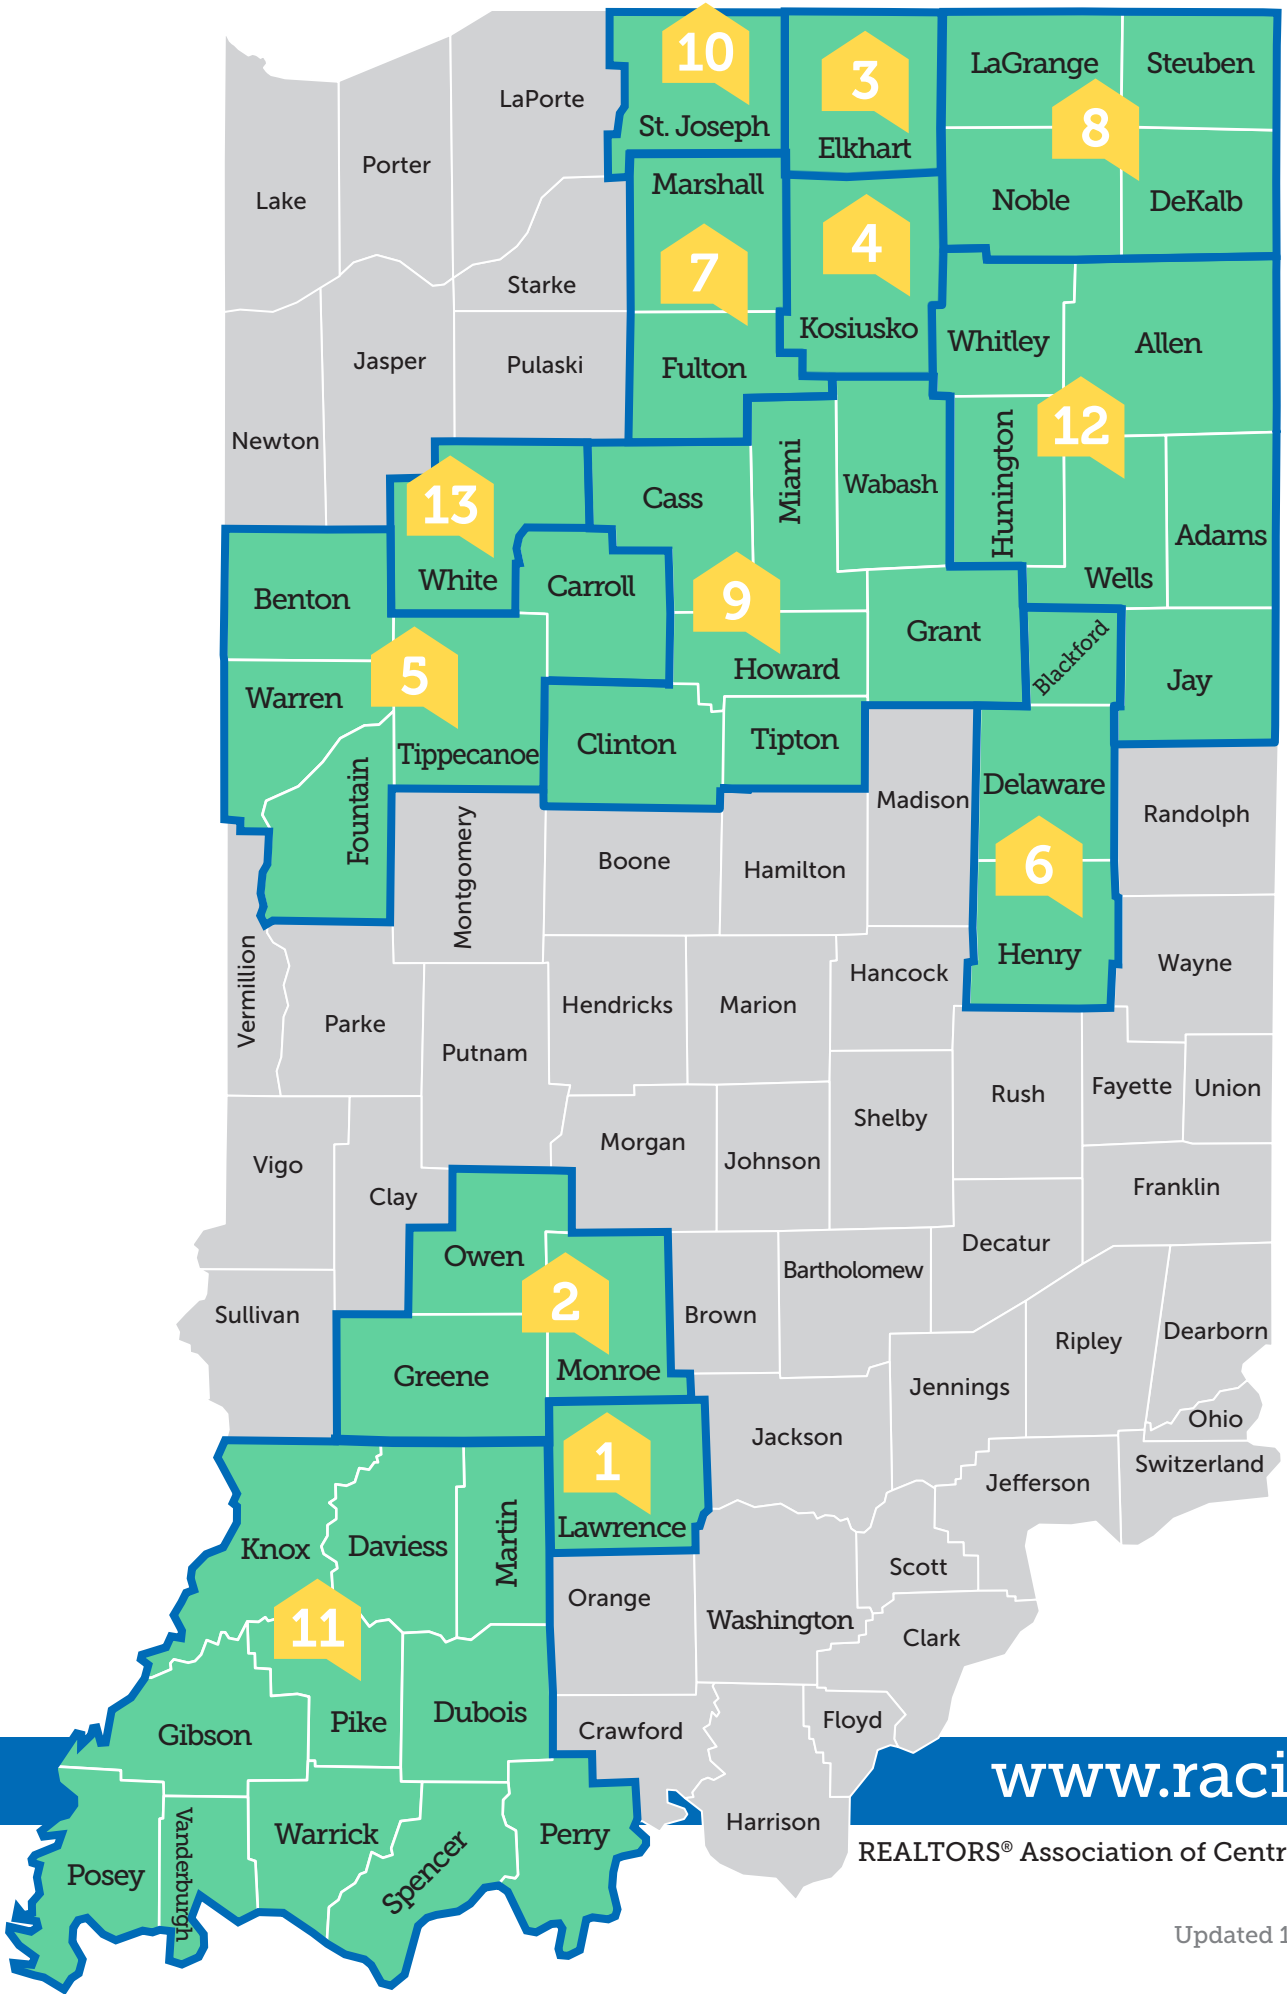

REALTORS® Association of Central Indiana

irmles county map

As part of the Indiana Regional Multiple Listing Service (IRMLS), REALTORS® Association of Central Indiana (RACI) members have access to a 46 county multiple listing service, serving approximately 5,500 real estate professionals in over 1,500 offices throughout Indiana.

IRMLS data is provided to REALTOR.com® and our public site for listing information REIndiana.com.

- 1** Bedford Board of REALTORS®
Lawrence
- 2** Bloomington Board of REALTORS®
Greene, Monroe, Owen
- 3** Elkhart County Board of REALTORS®
Elkhart
- 4** Kosciusko Board of REALTORS®
Kosciusko
- 5** Lafayette Regional Board of REALTORS®
Benton, Carroll, Fountain, Tippecanoe, Warren
- 6** Mid-Eastern Indiana Association of REALTORS®
Blackford, Delaware, Henry
- 7** North Central Indiana Association of REALTORS®
Fulton, Marshall
- 8** Northeastern Indiana Association of REALTORS®
DeKalb, LaGrange, Noble, Steuben
- 9** REALTORS® Association of Central Indiana
Cass, Clinton, Grant, Howard, Miami, Tipton, Wabash
- 10** Greater South Bend Mishawaka Association Of REALTORS®
St. Joseph
- 11** Southwest Indiana Association of REALTORS®
Daviess, Dubois, Gibson, Knox, Martin, Perry, Pike, Posey, Spencer, Vanderburgh, Warrick
- 12** Upstate Alliance of REALTORS®
Adams, Allen, Huntington, Jay, Wells, Whitley
- 13** White County Association of REALTORS®
White

**Non-associated county Clinton*

www.raci.org

13
ASSOCIATIONS
46
COUNTIES

RACI

REALTORS® Association
of Central Indiana

Updated 2/16/2023

www.raci.org

REALTORS® Association of Central Indiana