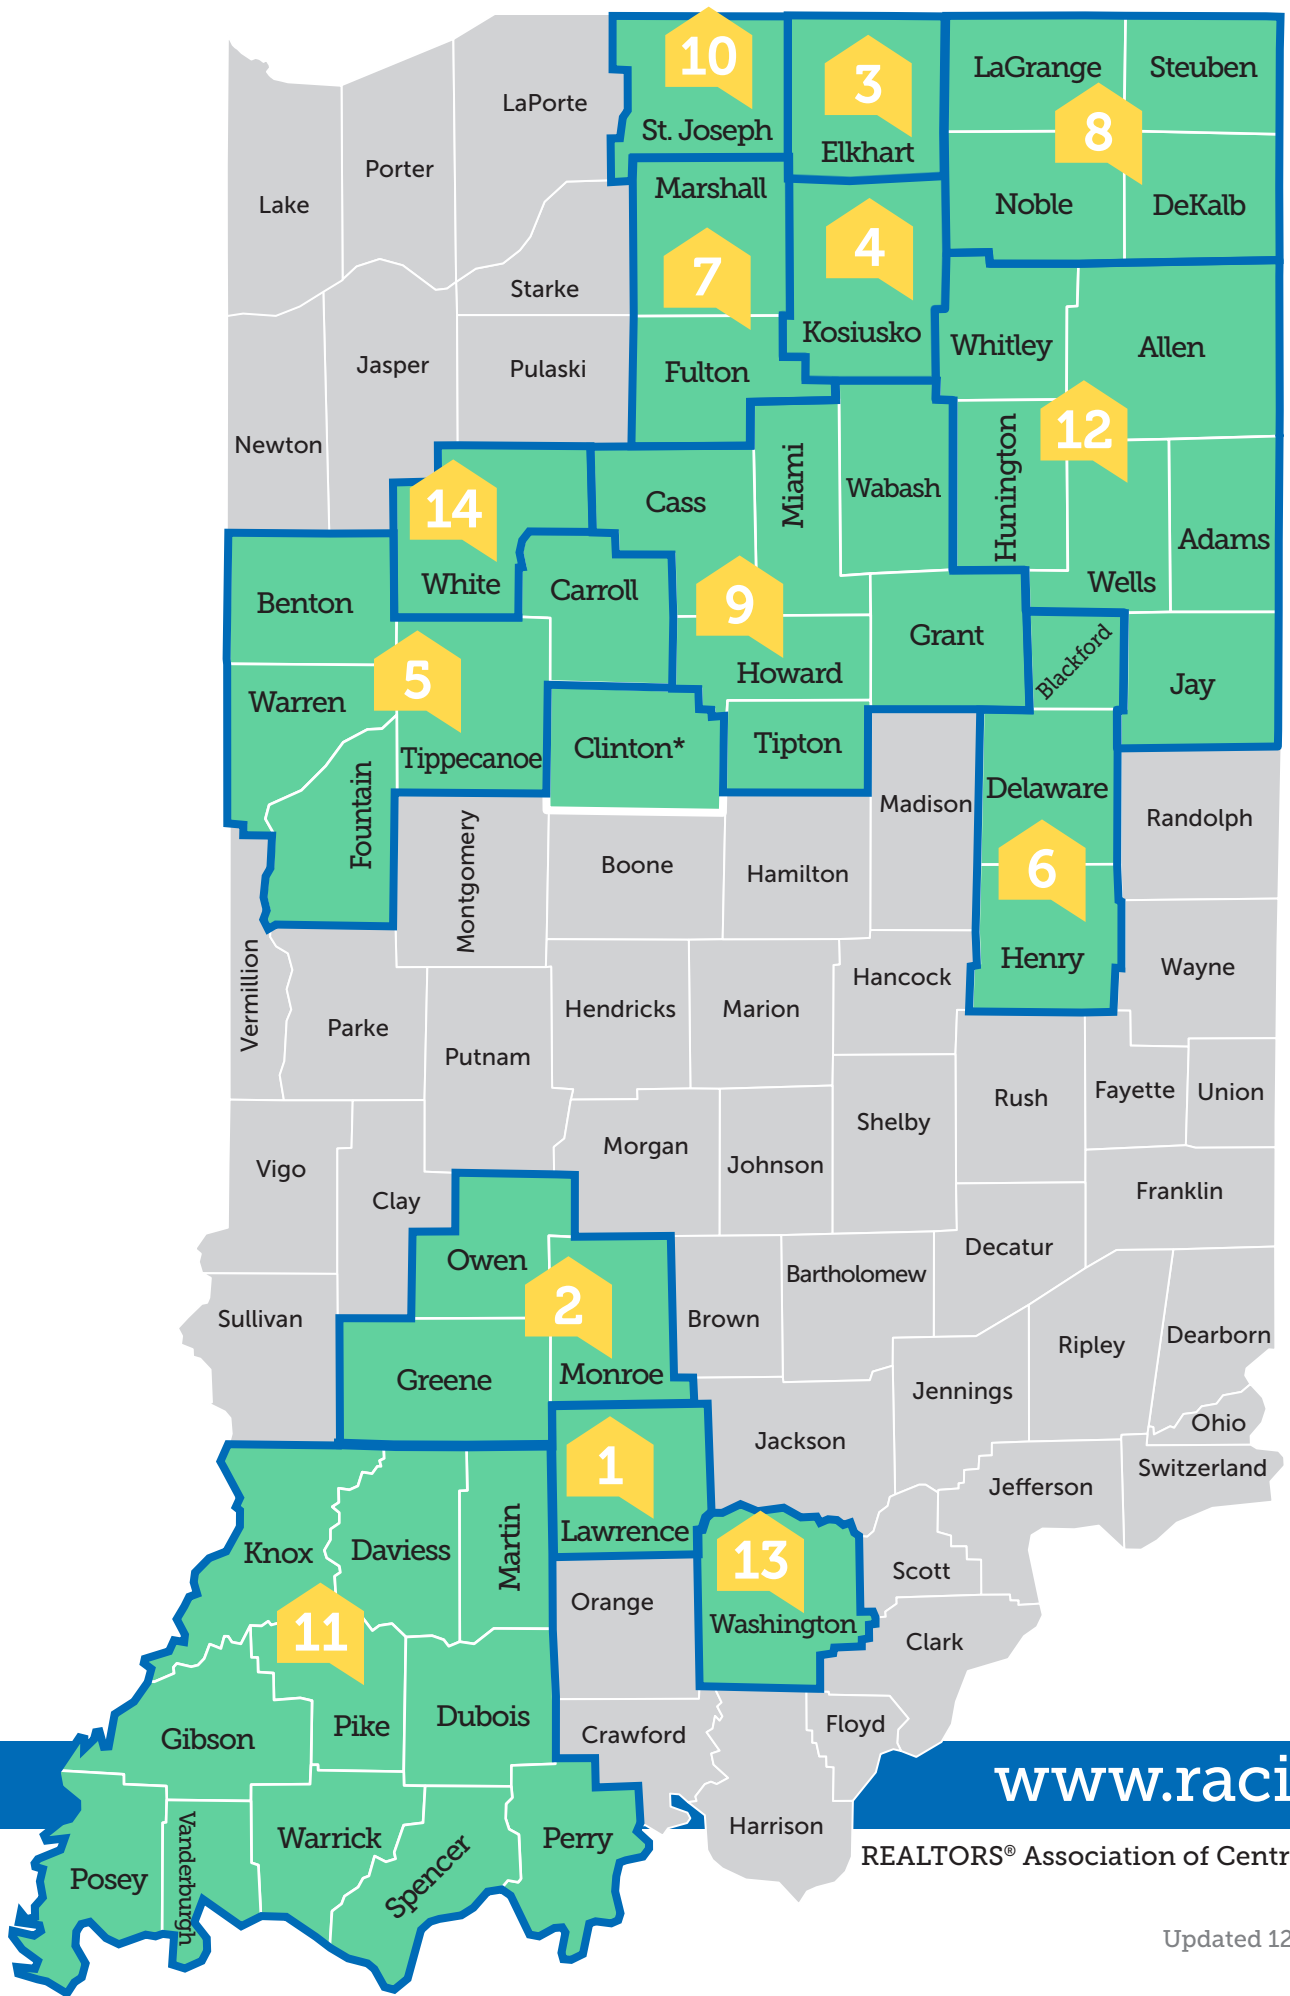

REALTORS® Association of Central Indiana

irmles county map

As part of the Indiana Regional Multiple Listing Service (IRMLS), REALTORS® Association of Central Indiana (RACI) members have access to a 47 county multiple listing service, serving approximately 5,500 real estate professionals in over 1,500 offices throughout Indiana.

IRMLS data is provided to REALTOR.com® and our public site for listing information REIndiana.com.

- 1** Bedford Board of REALTORS®
Lawrence
- 2** Bloomington Board of REALTORS®
Greene, Monroe, Owen
- 3** Elkhart County Board of REALTORS®
Elkhart
- 4** Kosciusko Board of REALTORS®
Kosciusko
- 5** Lafayette Regional Board of REALTORS®
Benton, Carroll, Fountain, Tippecanoe, Warren
- 6** Mid-Eastern Indiana Association of REALTORS®
Blackford, Delaware, Henry
- 7** North Central Indiana Association of REALTORS®
Fulton, Marshall
- 8** Northeastern Indiana Association of REALTORS®
DeKalb, LaGrange, Noble, Steuben
- 9** REALTORS® Association of Central Indiana
Cass, Grant, Howard, Miami, Tipton, Wabash
- 10** Greater South Bend Mishawaka Association Of REALTORS®
St. Joseph
- 11** Southwest Indiana Association of REALTORS®
Daviess, Dubois, Gibson, Knox, Martin, Perry, Pike, Posey, Spencer, Vanderburgh, Warrick
- 12** Upstate Alliance of REALTORS®
Adams, Allen, Huntington, Jay, Wells, Whitley
- 13** Washington County Board of REALTORS®
Washington
- 14** White County Association of REALTORS®
White

*Non-associated county Clinton

www.raci.org

14
ASSOCIATIONS
47
COUNTIES

RACI

REALTORS® Association
of Central Indiana

Updated 9/1/2022

www.raci.org

REALTORS® Association of Central Indiana