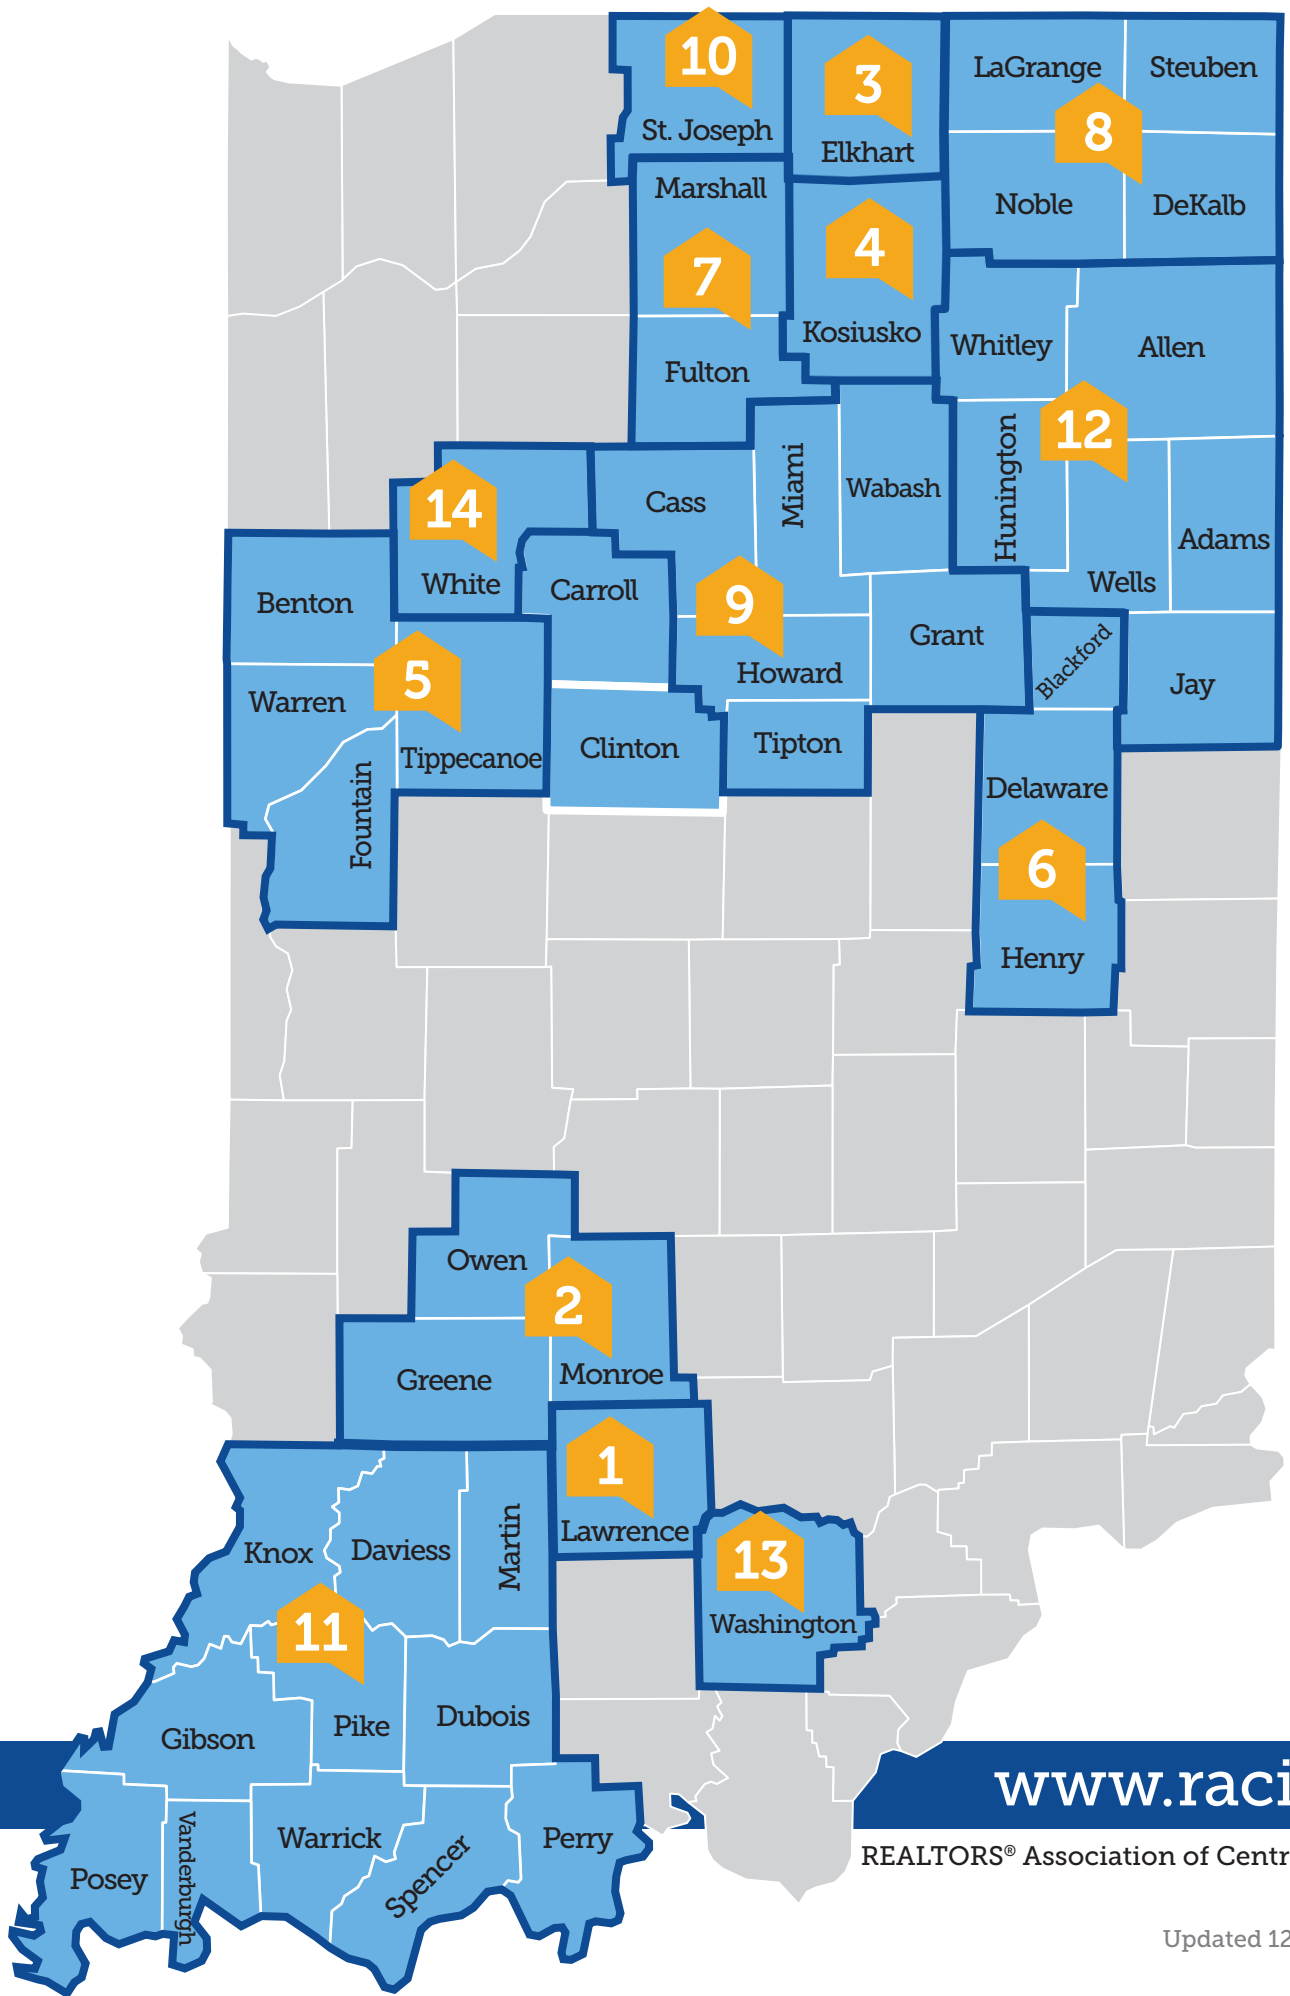

REALTORS® Association of Central Indiana

irmles county map

As part of the Indiana Regional Multiple Listing Service (IRMLS), REALTORS® Association of Central Indiana (RACI) members have access to a 47 county multiple listing service, serving approximately 5,500 real estate professionals in over 1,500 offices throughout Indiana.

IRMLS data is provided to REALTOR.com® and our public site for listing information REIndiana.com.

- 1** Bedford Board of REALTORS®
Lawrence
- 2** Bloomington Board of REALTORS®
Greene, Monroe, Owen
- 3** Elkhart County Board of REALTORS®
Elkhart
- 4** Kosciusko Board of REALTORS®
Kosciusko
- 5** Lafayette Regional Board of REALTORS®
Benton, Fountain, Tippecanoe, Warren
- 6** Mid-Eastern Indiana Association of REALTORS®
Blackford, Delaware, Henry
- 7** North Central Indiana Association of REALTORS®
Fulton, Marshall
- 8** Northeastern Indiana Association of REALTORS®
DeKalb, LaGrange, Noble, Steuben
- 9** REALTORS® Association of Central Indiana
Cass, Grant, Howard, Miami, Tipton, Wabash
- 10** Greater South Bend Mishawaka Association Of REALTORS®
St. Joseph
- 11** Southwest Indiana Association of REALTORS®
Daviess, Dubois, Gibson, Knox, Martin, Perry, Pike, Posey, Spencer, Vanderburgh, Warrick
- 12** Upstate Alliance of REALTORS®
Adams, Allen, Huntington, Jay, Wells, Whitley
- 13** Washington County Board of REALTORS®
Washington
- 14** White County Association of REALTORS®
White

**Non-associated counties Carroll and Clinton*

www.raci.org

14
ASSOCIATIONS
47
COUNTIES

RACI

REALTORS® Association
of Central Indiana

Updated 12/22/2016

www.raci.org

REALTORS® Association of Central Indiana